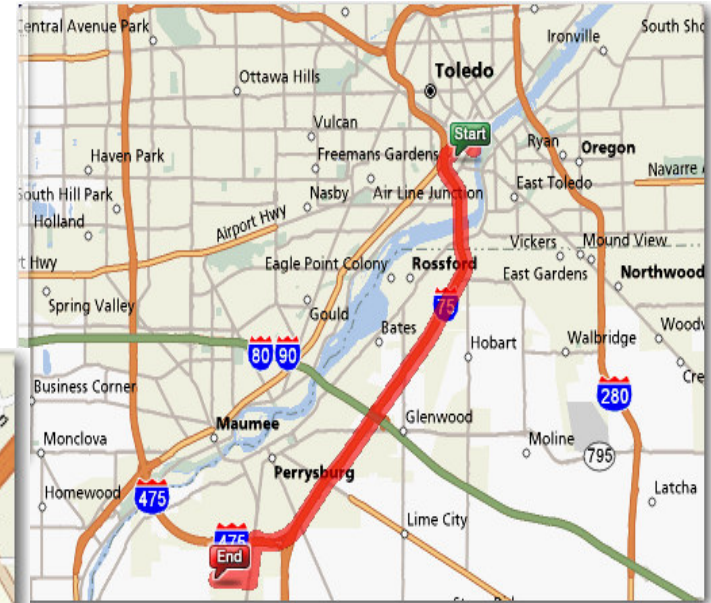

PERF 2008 INDOOR RC INVITATIONAL

Micro Flyer Demonstrations

Saturday April 5, 2008 Flying 7:00 to 10:30 pm.

The Perrysburg Electric River Fliers
present
PERF 2008

- Only 20 minutes South of the Toledo RC Exposition.
- Top Indoor Pilots from the United States and Canada will demonstrate their models.
- Invitational flying only, (no open flying).
- Near many restaurants and hotels
- A donation to help cover expenses is requested.

Perrysburg High School
13385 Roachton Road, Perrysburg, OH

Maneuvers	Distance
START	
1: Start out going SOUTHEAST on JEFFERSON AVE toward N SUMMIT ST / OH-65.	<0.1 miles
2: Turn RIGHT onto N SUMMIT ST / OH-65.	0.1 miles
3: Turn RIGHT onto MONROE ST / OH-51.	0.3 miles
4: Turn LEFT onto N MICHIGAN ST / OH-25 S. Continue to follow OH-25 S.	0.4 miles
5: Merge onto I-75 S via the ramp on the LEFT toward DAYTON.	9.0 miles
6: Merge onto I-475 N / US-23 N via EXIT 192 toward MAUMEE / ANN ARBOR.	0.8 miles
7: Take the OH-25 exit- EXIT 2- toward PERRYSBURG.	0.2 miles
8: Turn LEFT onto N DIXIE HWY / OH-25 S.	0.8 miles
9: Turn RIGHT onto ROACHTON RD.	0.8 miles
END	
10: End at Perrysburg High School: 13385 Roachton Rd, Perrysburg, OH 43551, US	
Total Est. Time: 17 minutes	Total Est. Distance: 12.76 miles